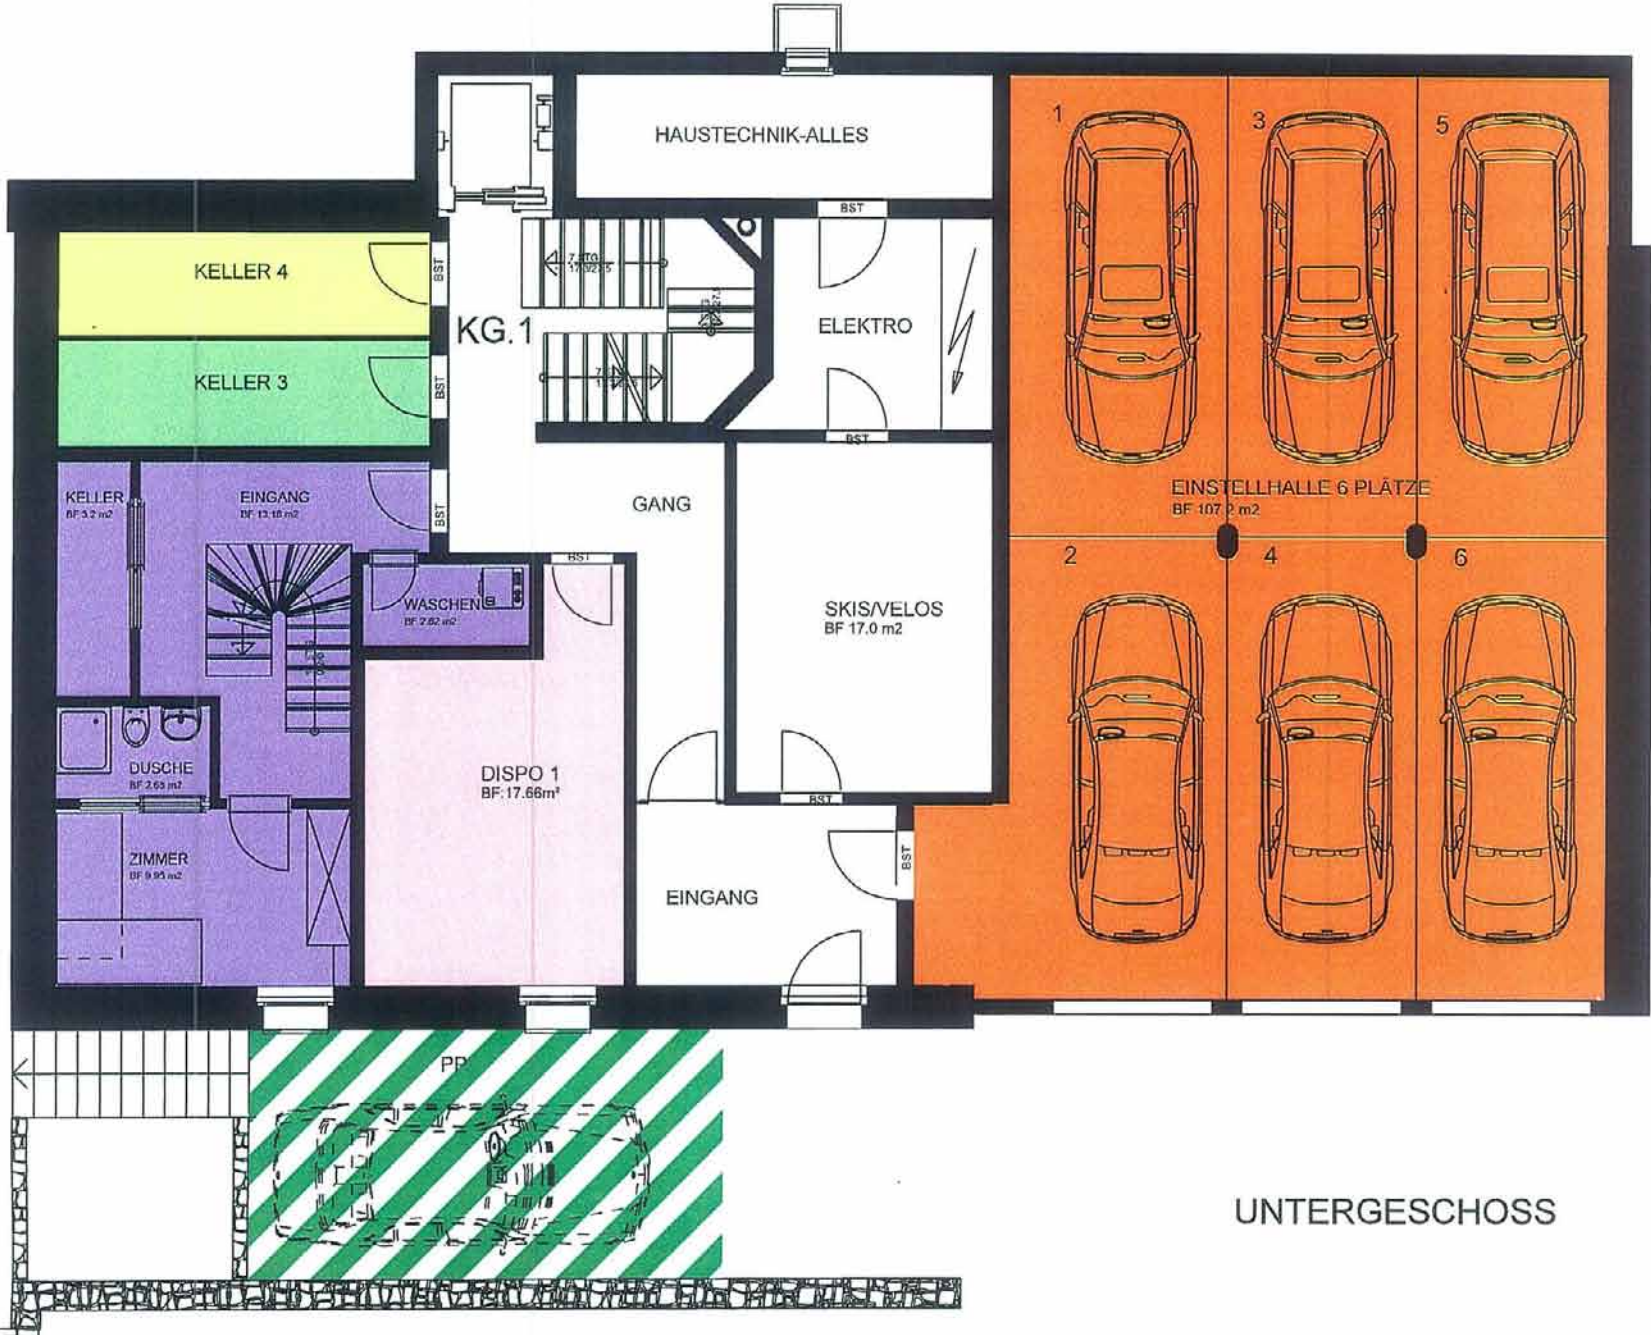

Lugano

3rd floor | Via Frasca 3 | 6900 Lugano

Phone: 0041 76 577 93 05 | Fax: 0041 91 972 11 21 | info@high-return.com

UNTERGESCHOSS